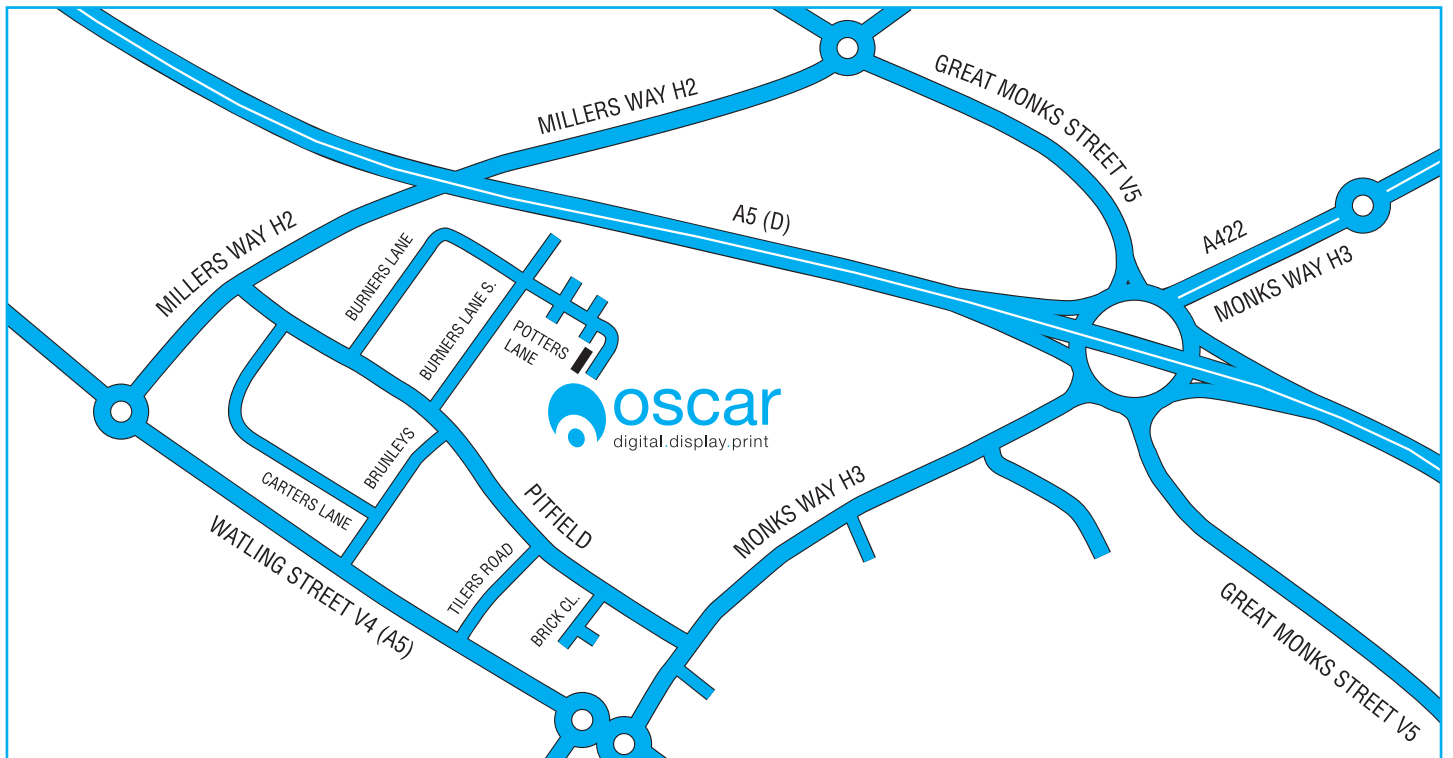

coffee?

41 Potters Lane
Kiln Farm
Milton Keynes
MK11 3HQ

t: 01908 260 333
f: 01908 560 223
e: sales@oscardisplay.co.uk
www.oscardisplay.co.uk

Directions:

From M1 - Exit at Junction 14 and follow signs for Newport Pagnell (A509). At first roundabout turn left onto H3 (A422) towards Milton Keynes. Follow this road down to Junction with A5 and go straight over (3rd exit) keeping on H3. Take first right into Kiln Farm Industrial Estate.

From A421 (Buckingham & Oxford) - Follow A421 into Milton Keynes, turn left onto V4 (Watling Street) towards Furzton and The Shenleys. Follow this road and turn right at the 5th roundabout onto H3 and then first left into Kiln Farm Industrial Estate.

From A508 (Northampton etc) - Follow A5 towards Milton Keynes and take first exit off the bypass and then the 5th exit from the junction roundabout onto H3. Take first right into Kiln Farm Industrial Estate.

On entering Kiln Farm - Follow Pitfield and Turn right into Burners Lane South and then turn right into Potters Lane. At the end of Potters Lane, turn right and Oscar is No 41.